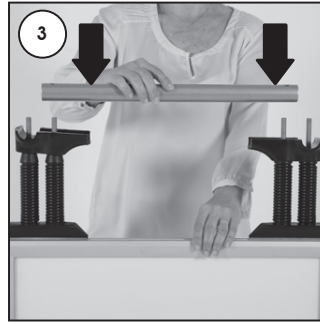

### SwingPro Lite Steel Base

Each product package includes

for SwingPro Lite Steel Base

- 2 x SwingPro side feet
- 1 x Feet connection pipe
- 2 x Feet bracket top
- 2 x Feet bracket bottom
- 2 x Washer