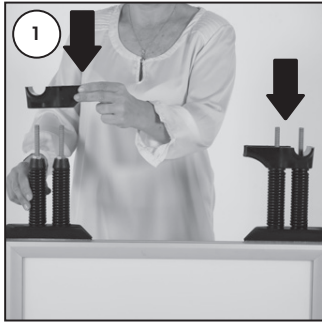

### SwingPro Lite Steel Base

Each product package includes

for SwingPro Lite Steel Base

- 2 x SwingPro side feet
- 1 x Feet connection pipe
- 2 x Feet bracket top
- 2 x Feet bracket bottom
- 2 x Washer