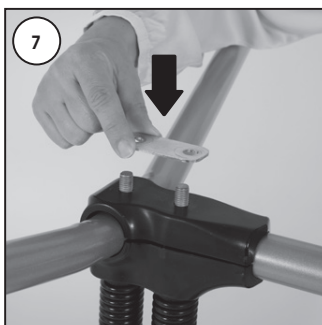

### SwingPro Lite Steel Base

Each product package includes

for SwingPro Lite Steel Base

- 2 x SwingPro side feet
- 1 x Feet connection pipe
- 2 x Feet bracket top
- 2 x Feet bracket bottom
- 2 x Washer