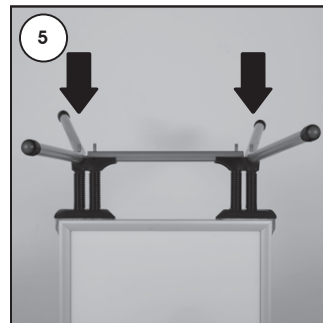

### SwingPro Lite Steel Base

Each product package includes

for SwingPro Lite Steel Base

- 2 x SwingPro side feet
- 1 x Feet connection pipe
- 2 x Feet bracket top
- 2 x Feet bracket bottom
- 2 x Washer